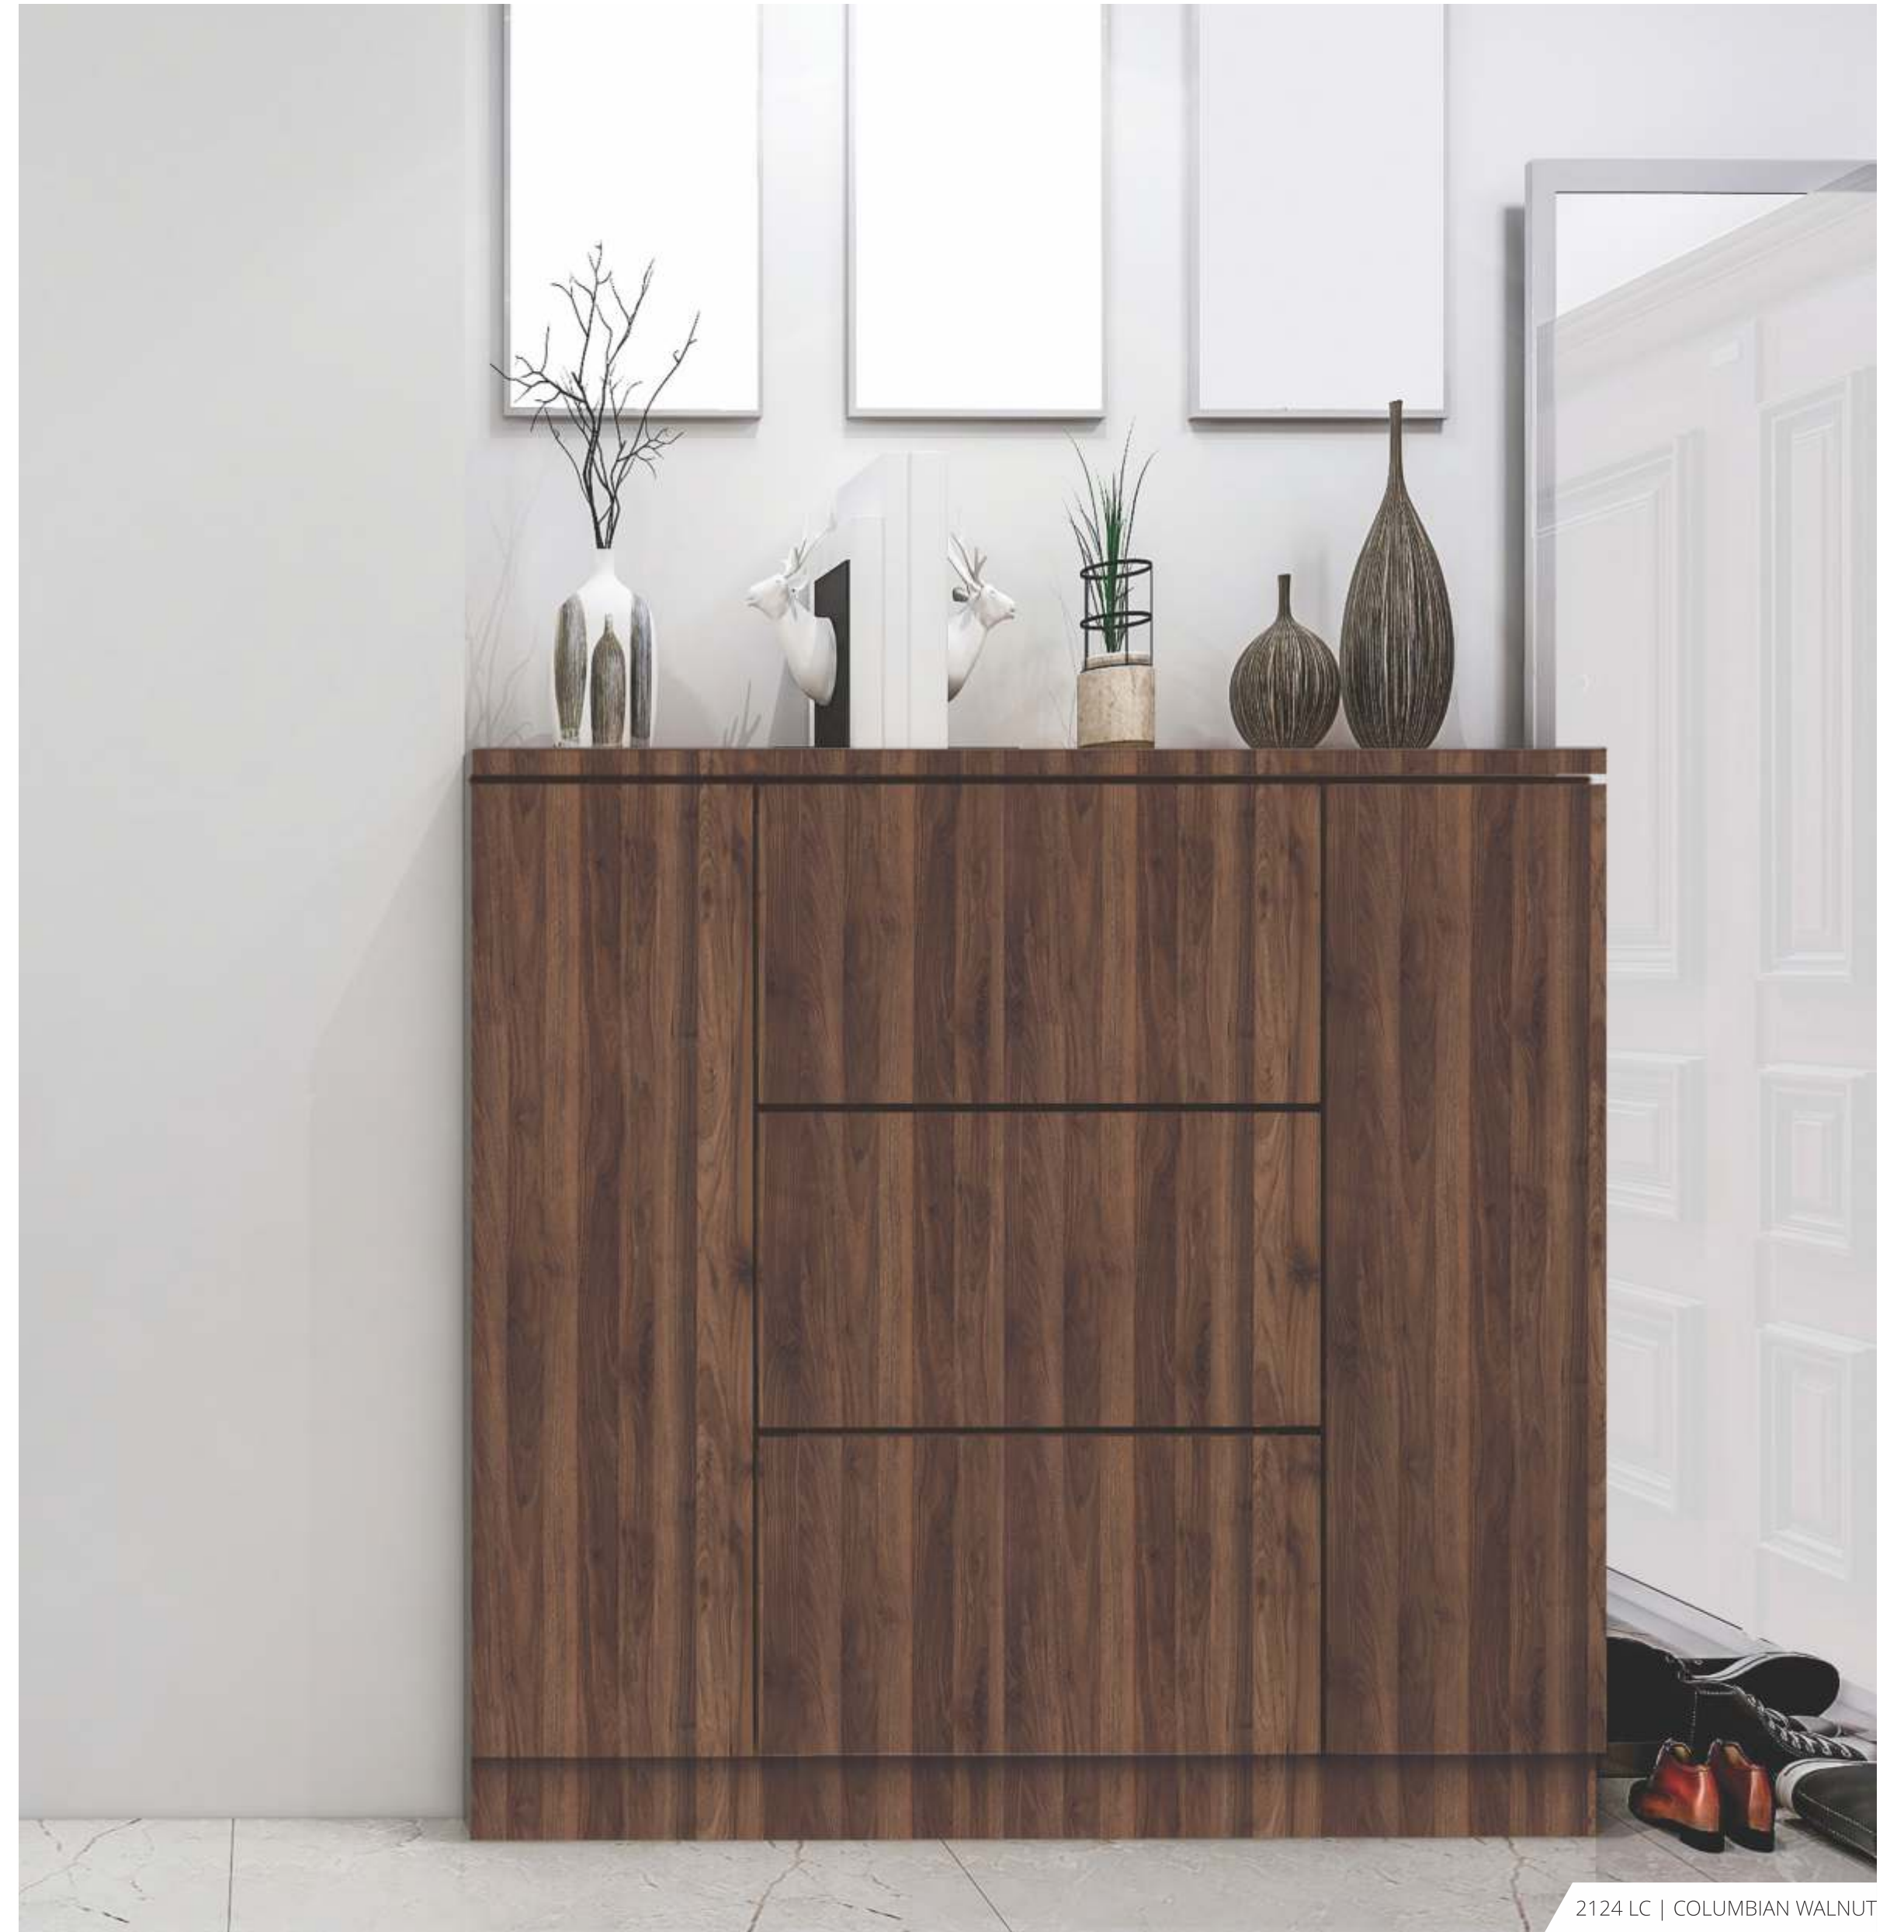

2124 LC | COLUMBIAN WALNUT