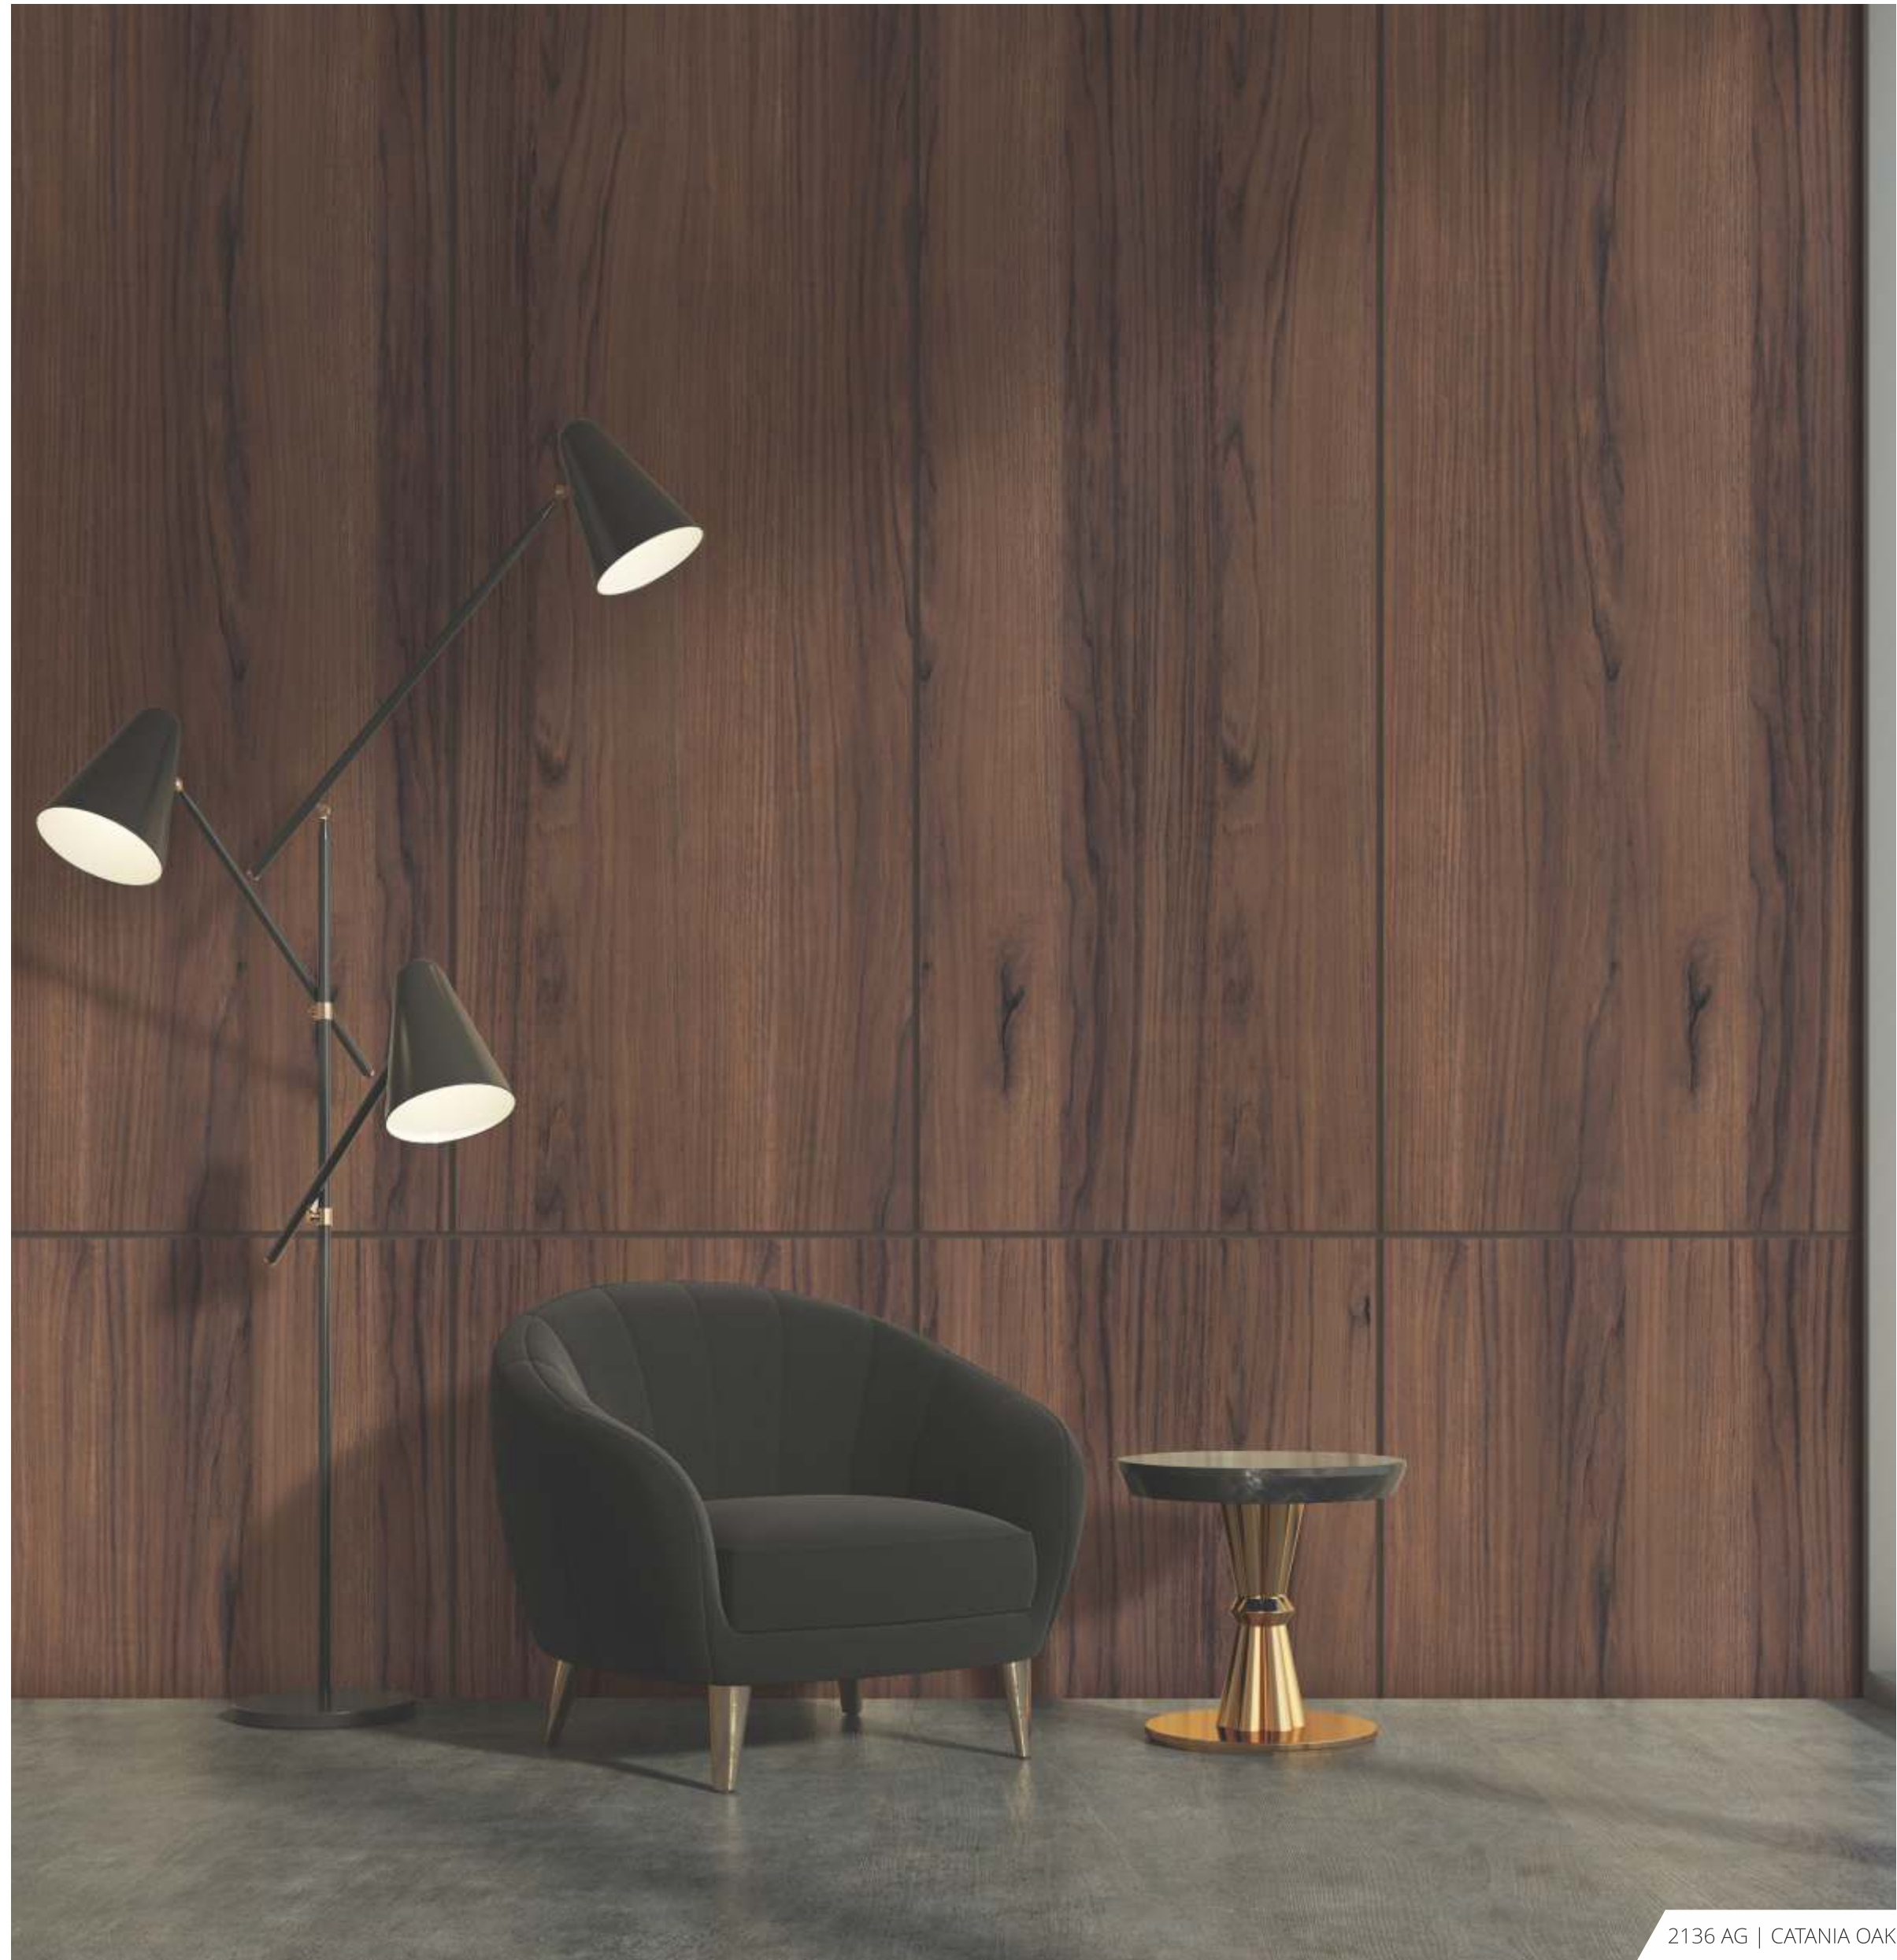

2136 AG | CATANIA OAK