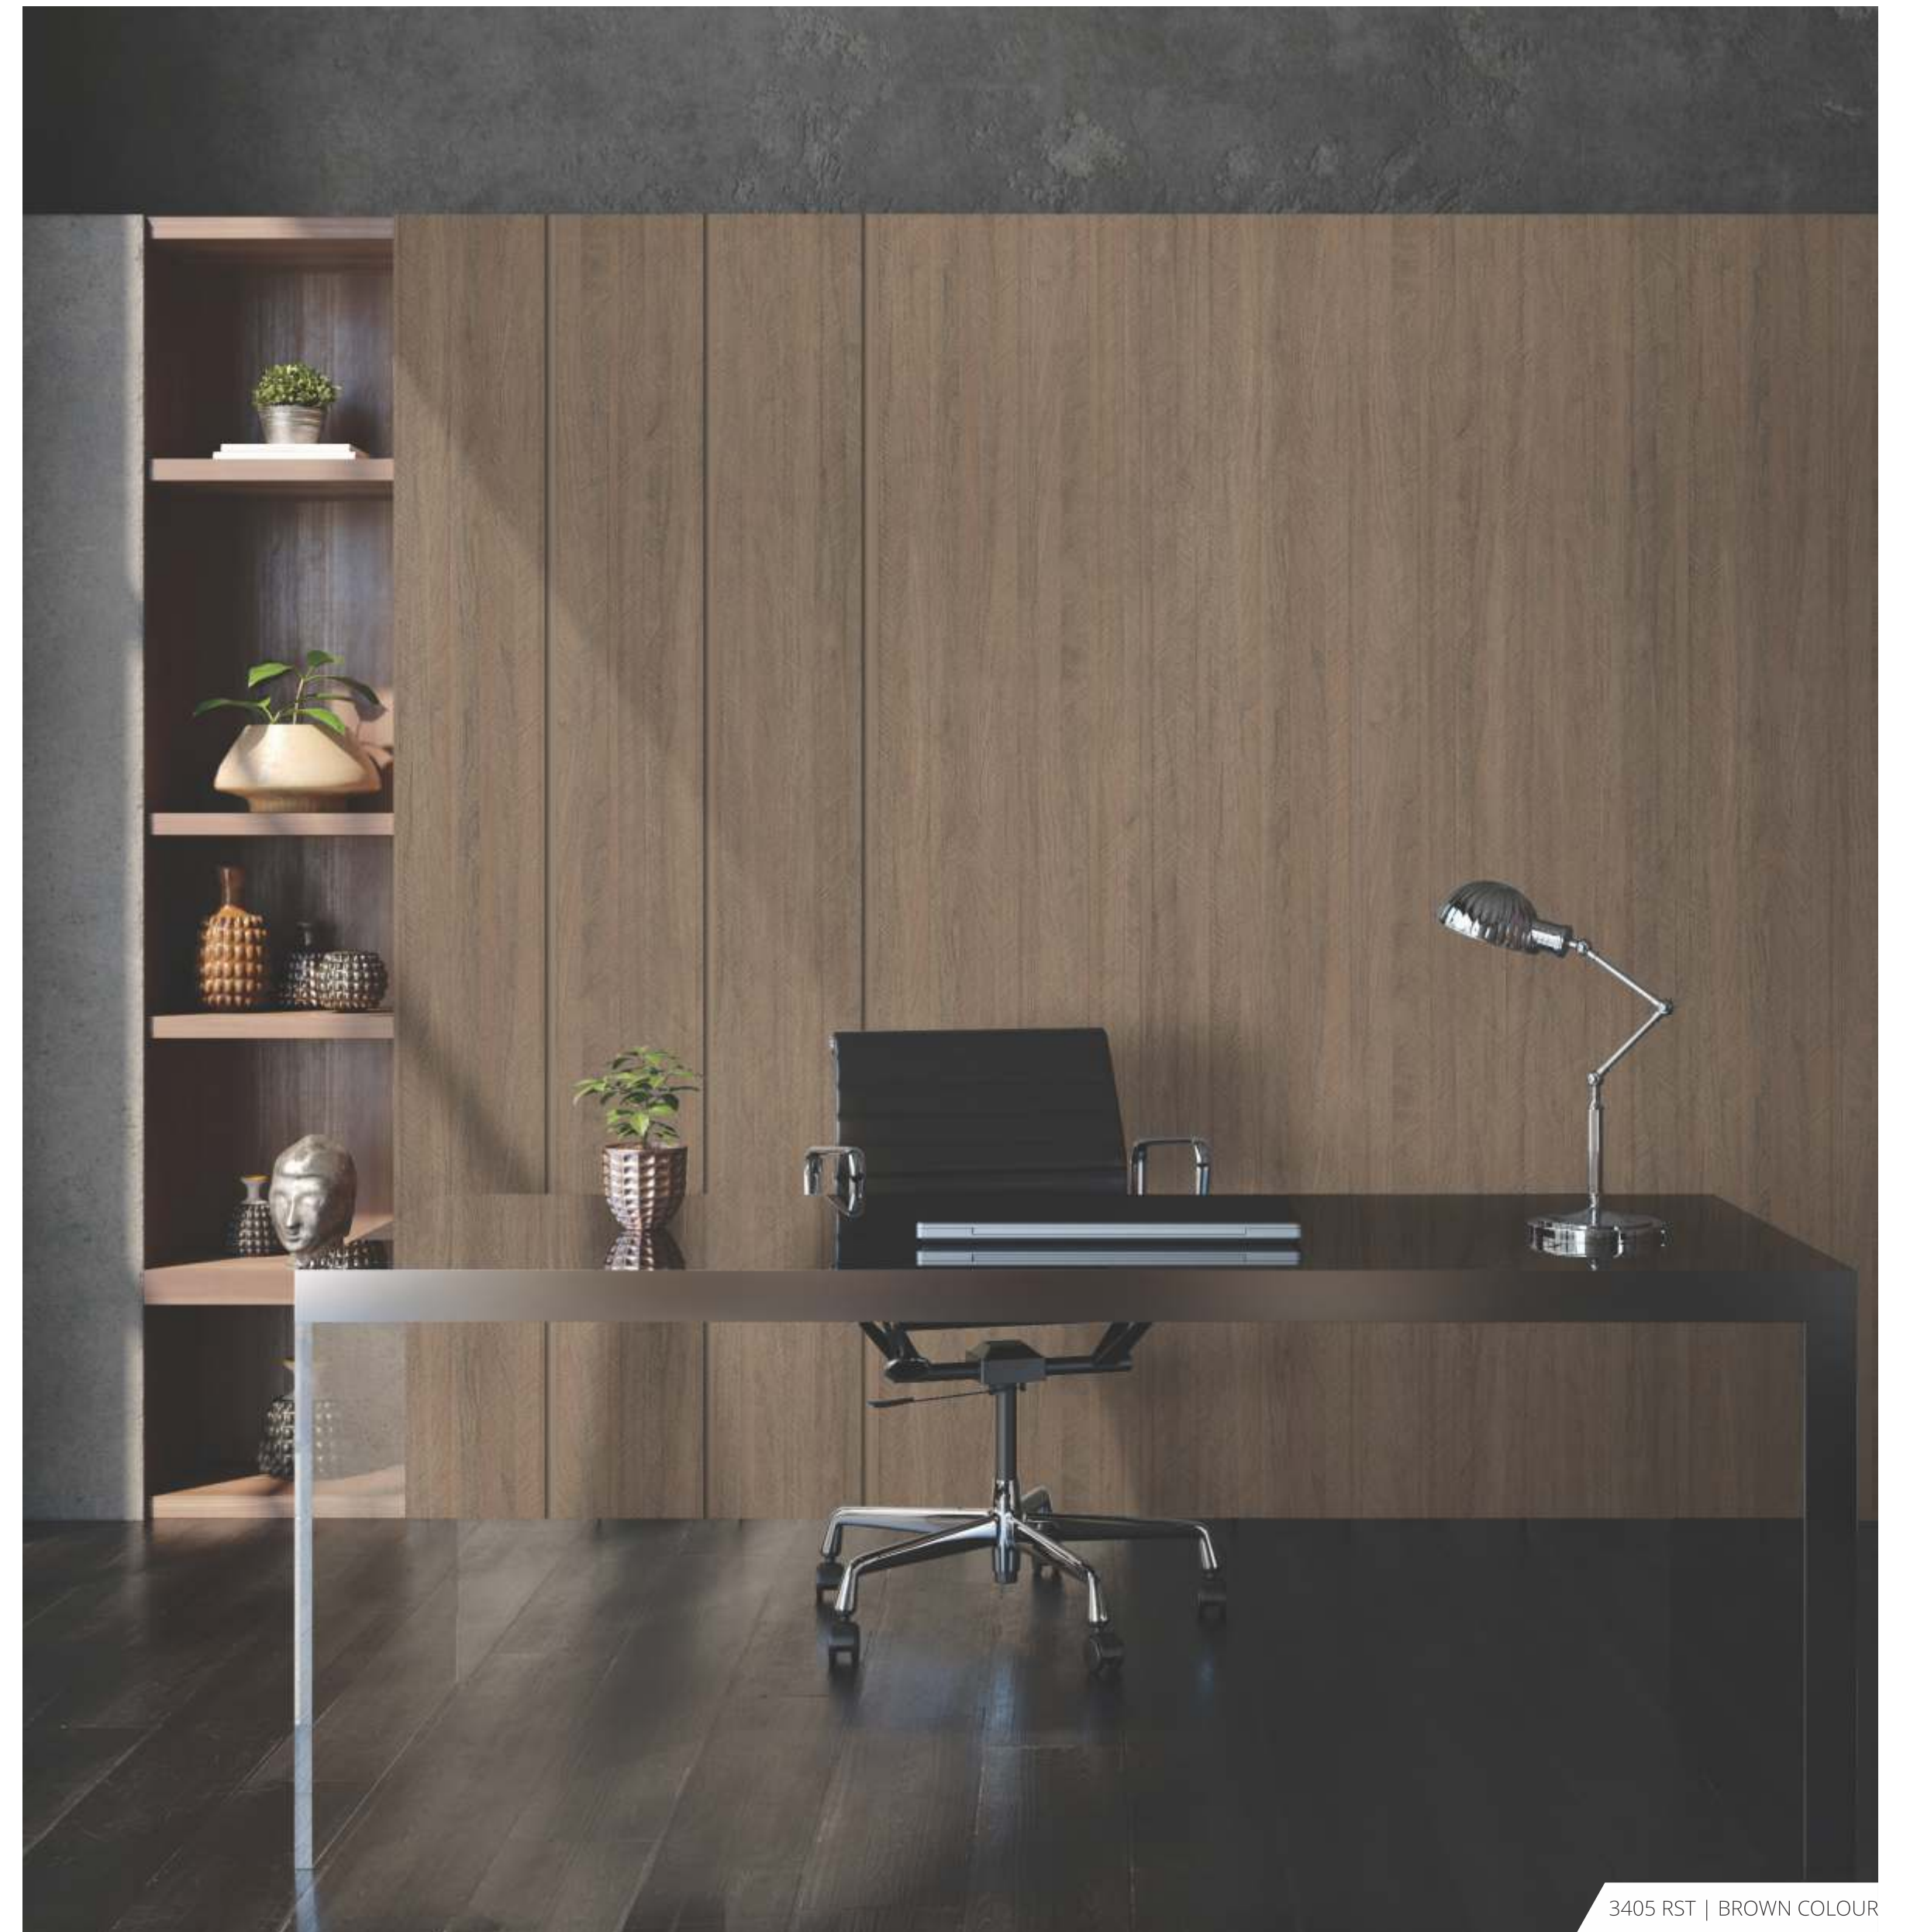

2127 UV | DELANO OAK (EXT)

1404 UV | INNATE GREY (EB)

1611 UV | RICH COCOA WOOD

3408 RST | GREY COLOUR

3405 RST | BROWN COLOUR

3402 RST | REDDISH BROWN

2031 RST | BLACK BIRCH

ELITE WOOD (ZERO TEXTURE)